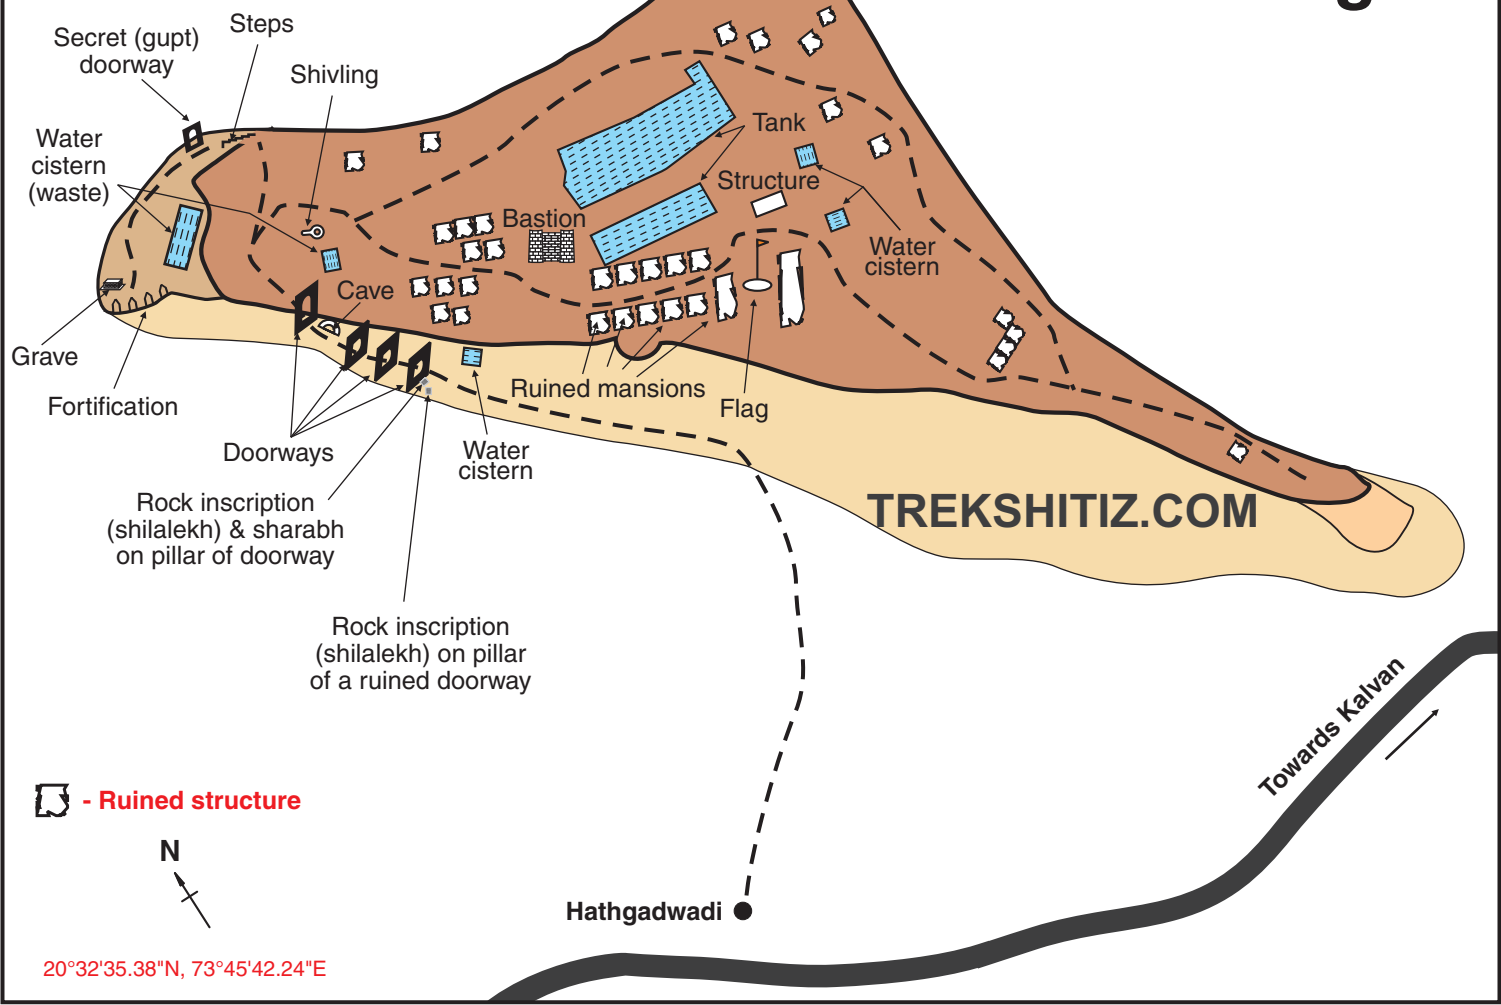

Hathgad

TREKSHITIZ.COM

 - Ruined structure

Hathgadwadi ●

20°32'35.38"N, 73°45'42.24"E

This map is copyrighted and published in the book FORTS THROUGH MAPS by Mahendra Govekar. Reproduction of this map in any form requires prior written permission. It is strictly prohibited to remove the name trekshitz.com from this map or to publish it under any other name, as this constitutes a violation of copyright law.